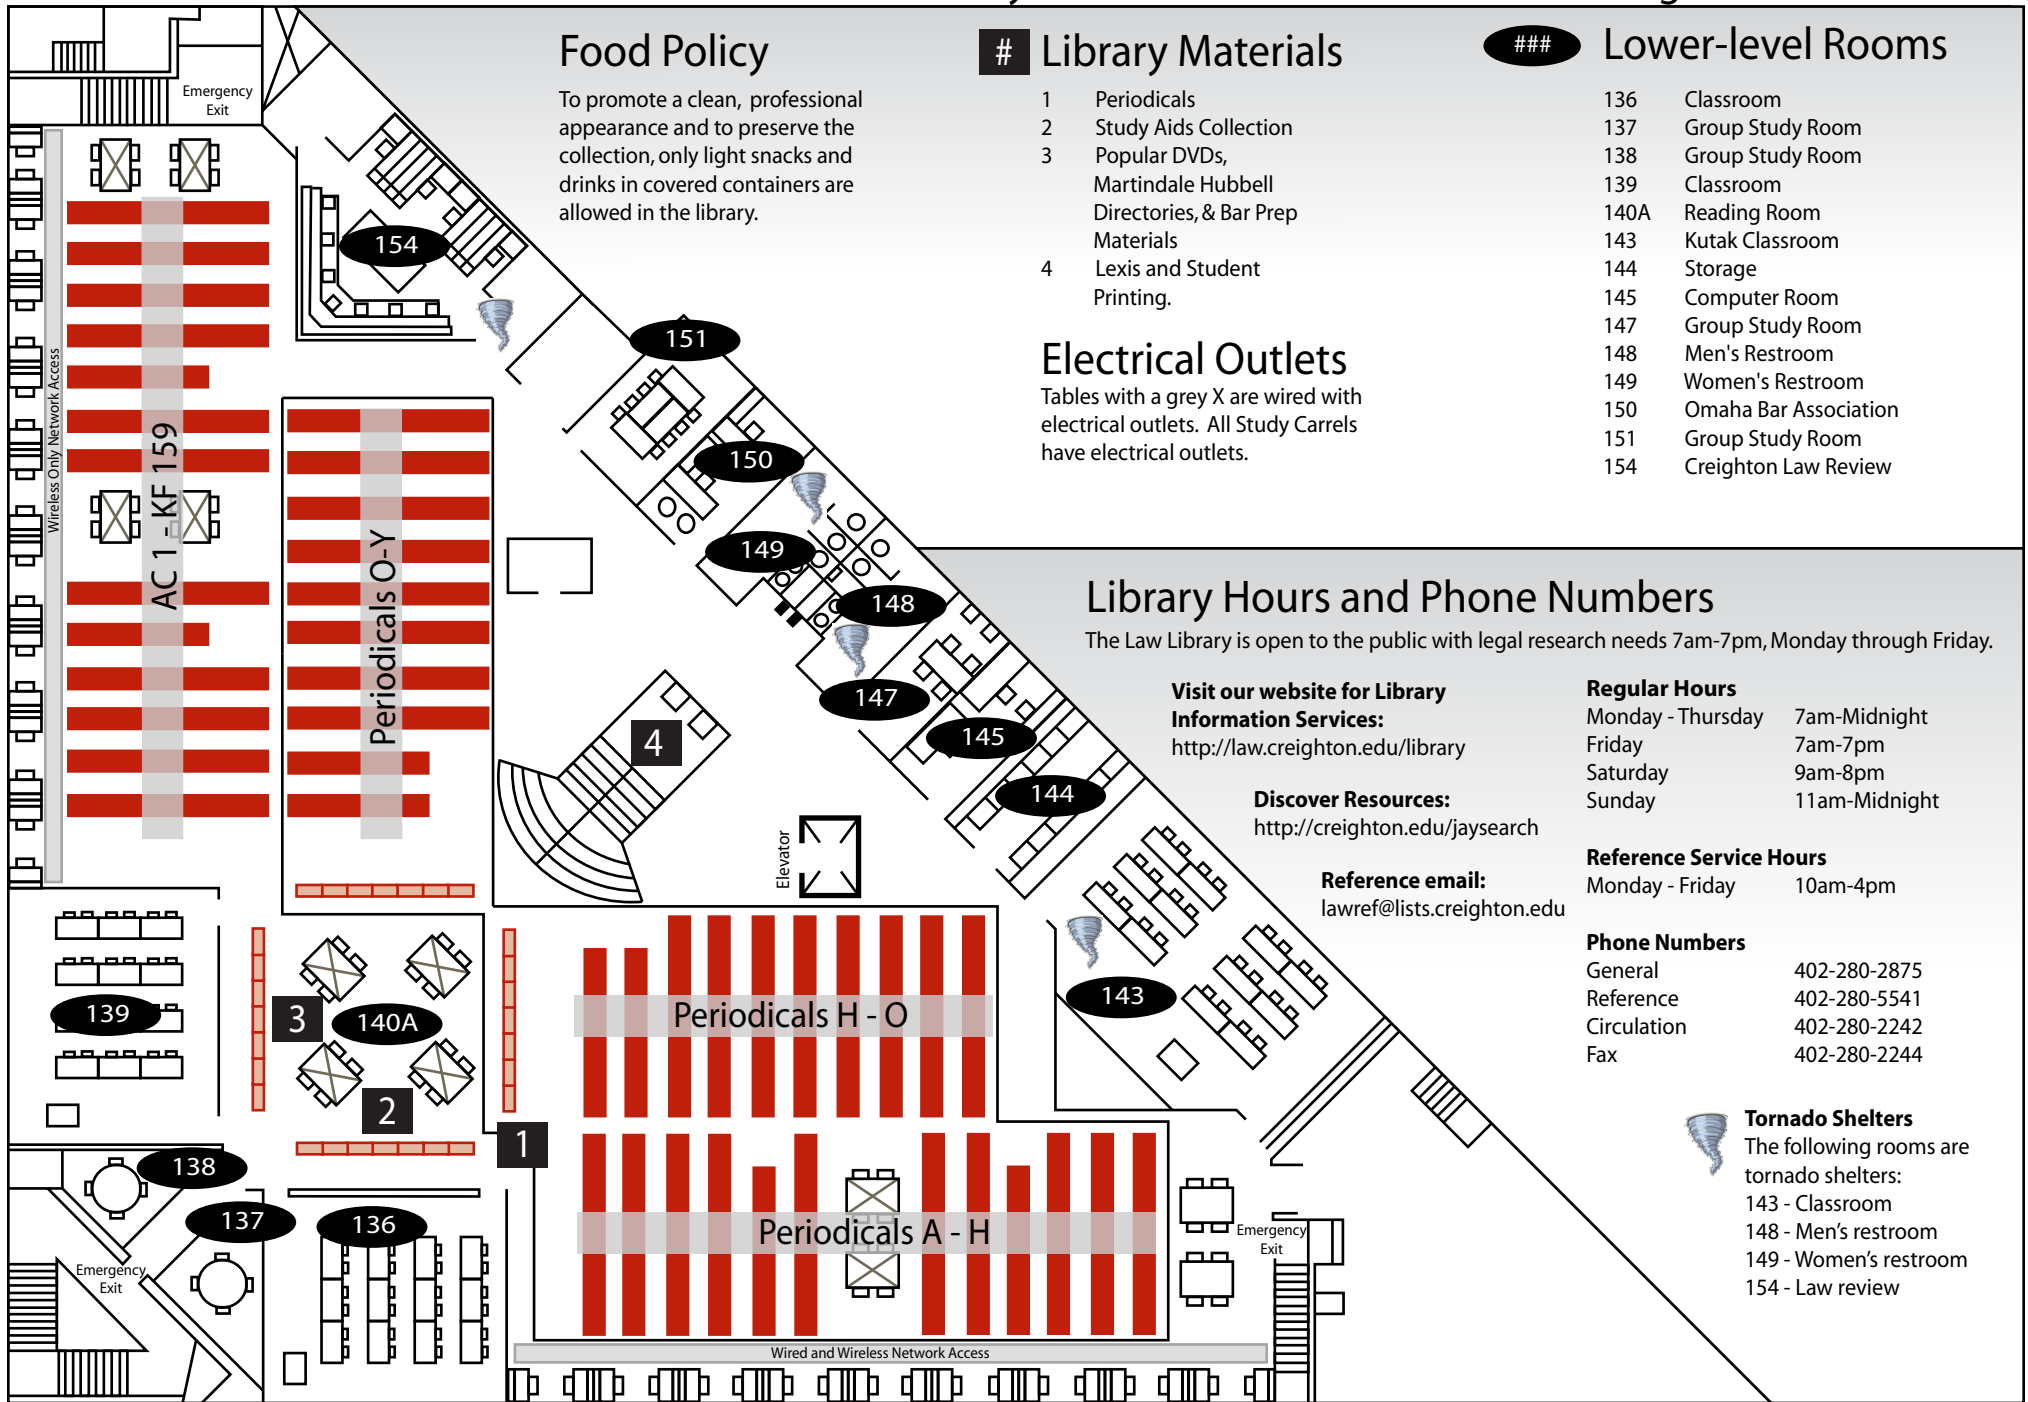

Upper Level

Klutznick Law Library / Mc Grath North Mullin & Kratz Legal Research Center

Upper-level Rooms

200	Outer Rare Book Room	208A	Reference Room
200A	Rare Book Room	208B	Public Access Computer Lab
201	Popular Reading	209	Storage
201C	Reading Room	210 & 211	Study Lounge
202	Admin Offices: Diane Kriley	214	Office: Erin Dunkleman
202A	Office: Troy Johnson	215	Office: Corinne Jacox
202C	Smith Conference Room	216 & 218	Technical Services
203	Faculty Copy Center	218	Office: Jessica O'Dowd
204	Skinner Computer Lab	216	Office: Susan Yirak
205	Group Study Room	216	Office: Andrea Cotton
206	Group Study Room	217	Office: Heather Buckwalter
207	Microform Room	222	Study Room

Food Policy

To promote a clean, professional appearance and to preserve the collection, only light snacks and drinks in covered containers are allowed in the library.

Library Materials

- 1 Periodicals
- 2 Study Aids Collection
- 3 Popular DVDs, Martindale Hubbell Directories, & Bar Prep Materials
- 4 Lexis and Student Printing.

Lower-level Rooms

- 136 Classroom
- 137 Group Study Room
- 138 Group Study Room
- 139 Classroom
- 140A Reading Room
- 143 Kutak Classroom
- 144 Storage
- 145 Computer Room
- 147 Group Study Room
- 148 Men's Restroom
- 149 Women's Restroom
- 150 Omaha Bar Association
- 151 Group Study Room
- 154 Creighton Law Review

Electrical Outlets

Tables with a grey X are wired with electrical outlets. All Study Carrels have electrical outlets.

Library Hours and Phone Numbers

The Law Library is open to the public with legal research needs 7am-7pm, Monday through Friday.