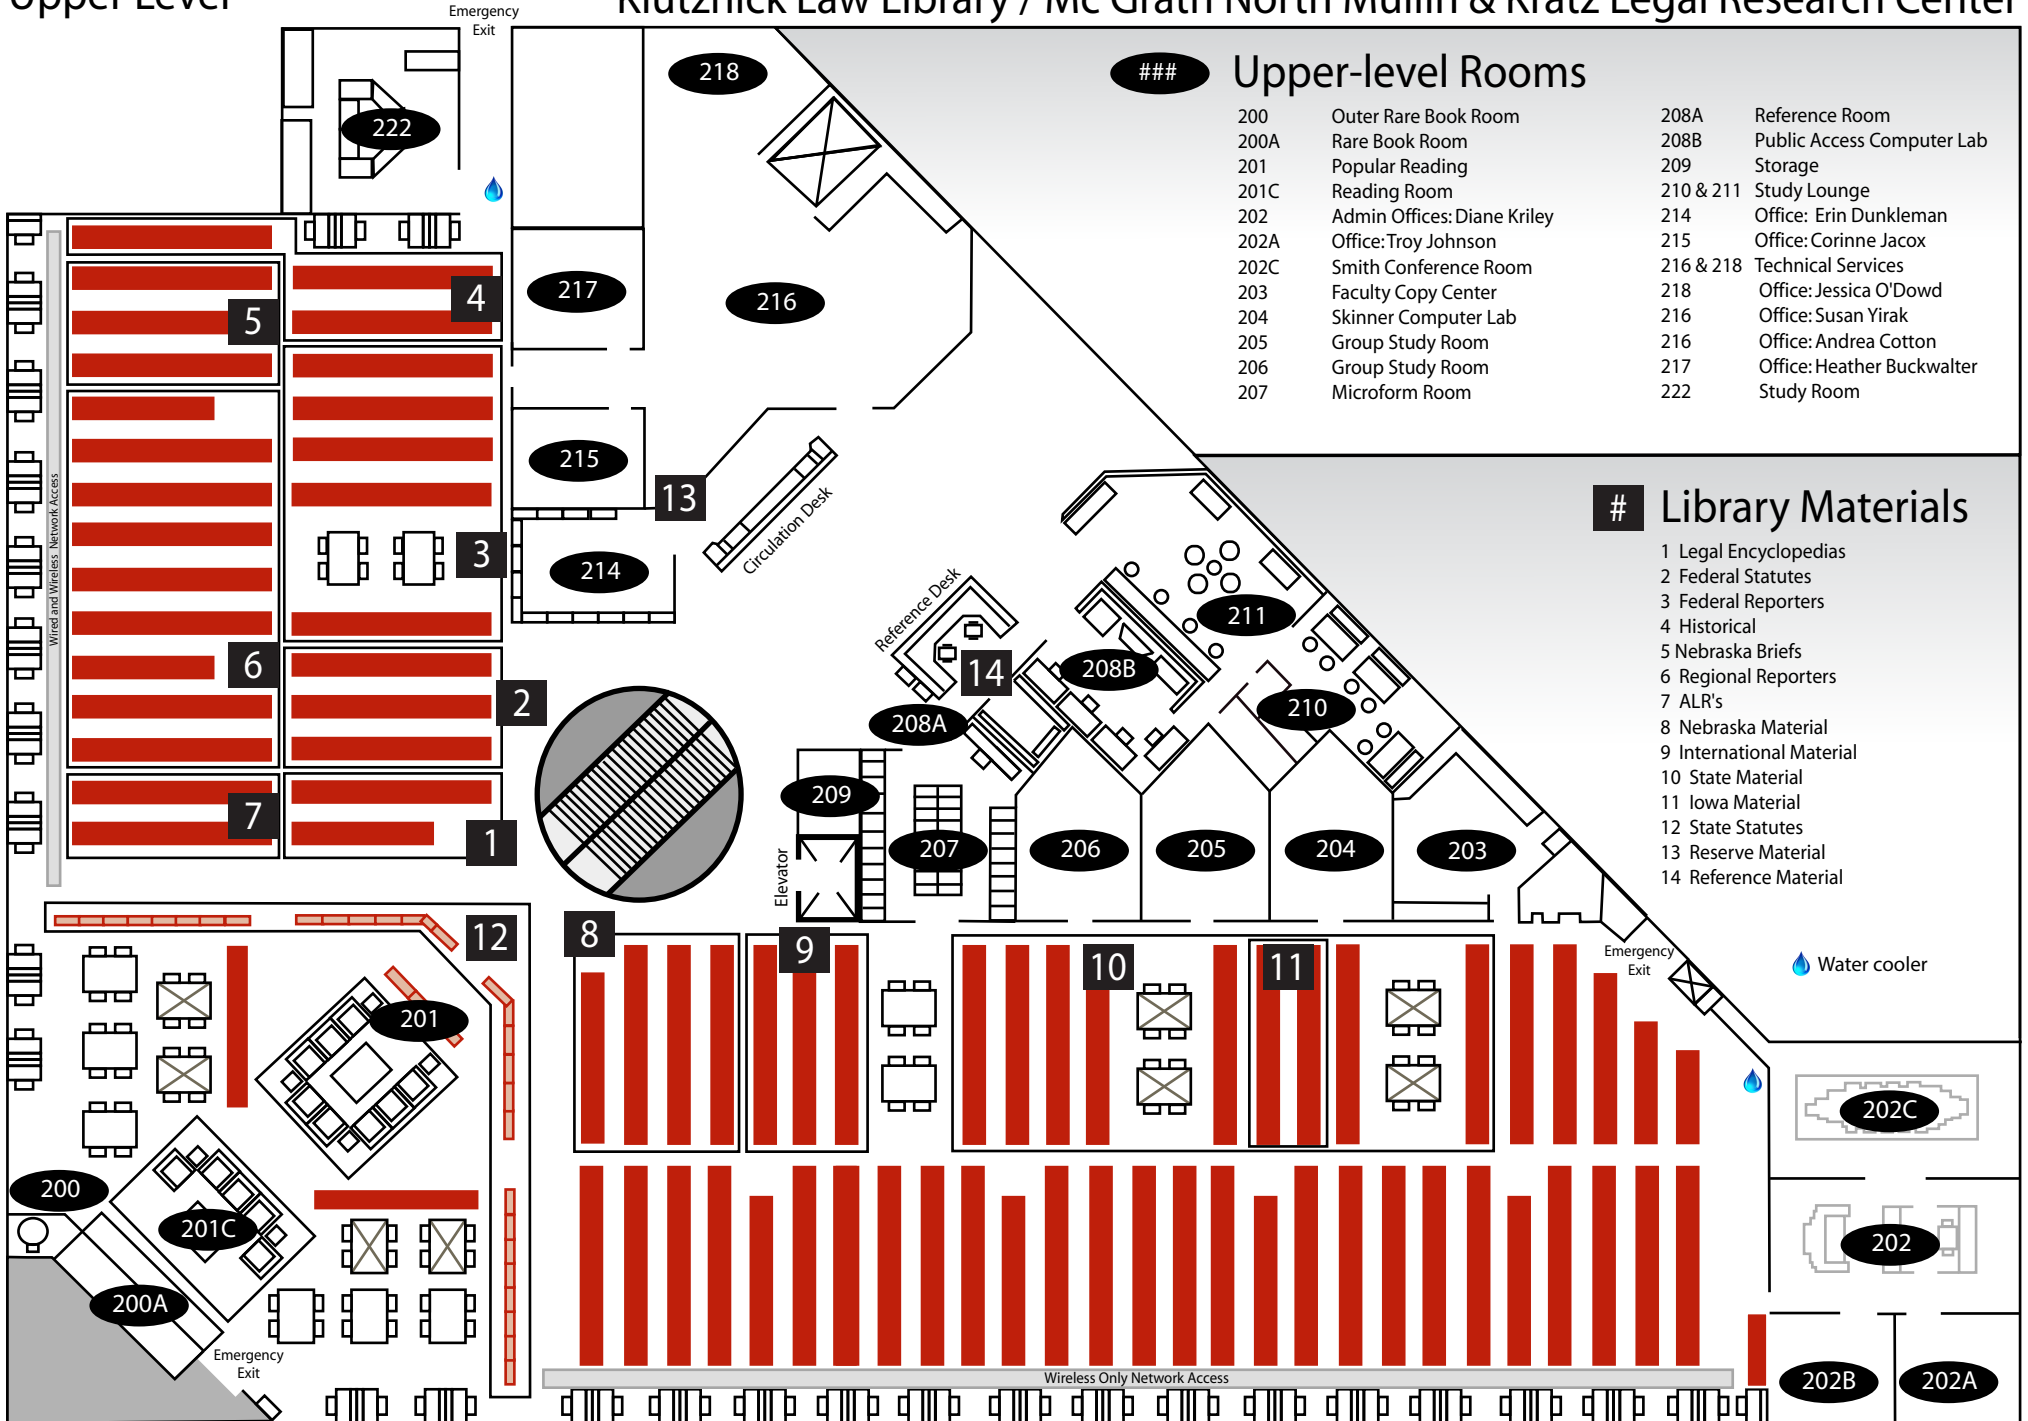

Upper Level

Klutznick Law Library / Mc Grath North Mullin & Kratz Legal Research Center

Upper-level Rooms

200	Outer Rare Book Room	208A	Reference Room
200A	Rare Book Room	208B	Public Access Computer Lab
201	Popular Reading	209	Storage
201C	Reading Room	210 & 211	Study Lounge
202	Admin Offices: Diane Kriley	214	Office: Erin Dunkleman
202A	Office: Troy Johnson	215	Office: Corinne Jacox
202C	Smith Conference Room	216 & 218	Technical Services
203	Faculty Copy Center	218	Office: Jessica O'Dowd
204	Skinner Computer Lab	216	Office: Susan Yirak
205	Group Study Room	216	Office: Andrea Cotton
206	Group Study Room	217	Office: Heather Buckwalter
207	Microform Room	222	Study Room

Lower-level Rooms

- 136 Classroom
- 137 Group Study Room
- 138 Group Study Room
- 139 Classroom
- 140A Reading Room
- 143 Kutak Classroom
- 144 Storage
- 145 Computer Room
- 147 Group Study Room
- 148 Men's Restroom
- 149 Women's Restroom
- 150 Omaha Bar Association
- 151 Group Study Room
- 154 Creighton Law Review

Electrical Outlets

Tables with a grey X are wired with electrical outlets. All Study Carrels have electrical outlets.

Library Hours and Phone Numbers

The Law Library is open to the public with legal research needs 7am-7pm, Monday through Friday.